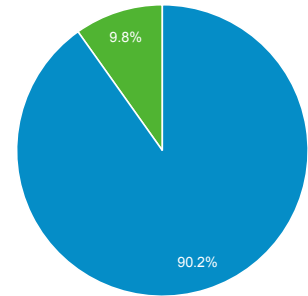

Your data volume (152M hits) exceeds the limit of 10M hits per month as outlined in our Terms of Service. If you continue to exceed the limit, you will lose access to future data. [Learn more](#) about possible solutions.

All Users
100.00% Sessions

Overview

Returning Visitor (blue) New Visitor (green)

Language	Sessions	% Sessions
1. en-us	5,641,153	65.41%
2. th	476,955	5.53%
3. en-gb	288,152	3.34%
4. ru	283,860	3.29%
5. es	188,125	2.18%
6. th-th	170,084	1.97%
7. fr	130,557	1.51%
8. en-ca	102,453	1.19%
9. ru-ru	97,869	1.13%
10. ar	86,807	1.01%